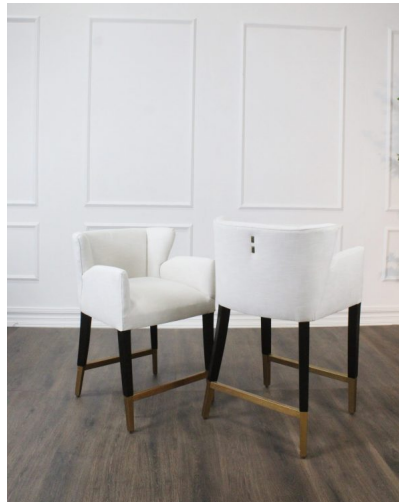

PRODUCT DESCRIPTION

Also available in Counter height (BS-002-1750-C-POR)

Handcrafted in Peru.

In stock - Quick ship

Bench upholstered in California.

Customization available.

COM Req: 3 Yards (Solid) 4 Yards (Pattern)

Fabric Shown: Bae Porcelain (Performance/ Grade 2)

Priced as shown.

Nail head Optional.

GALLERY IMAGES