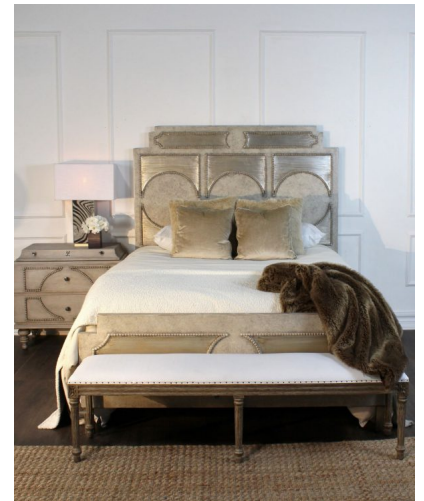

BENCH FRENCH

This French inspired bench is hand crafted and carved, has a driftwood wire brushed finish, and upholstered with solid white performance fabric. A timeless classic, suitable for a footboard in any master bedroom.

SKU: BB-002-1605-REB | **Categories:** [Benches and Ottomans](#), [Living](#) |

PRODUCT DESCRIPTION

Handcrafted in Peru.

Made to order 6-8 Weeks.

Bench upholstered in California.

Customization available.

Fabric Shown: Reba White (Grade 1)

COM Req: 2 Yards (Solid) 2 Yards (Pattern)

GALLERY IMAGES

ADDITIONAL INFORMATION

Dimensions	W 65 in x D 15 in x H 20 in
Style/Function	Traditional
Finish	French 002
Fabric / Leather	Reba White