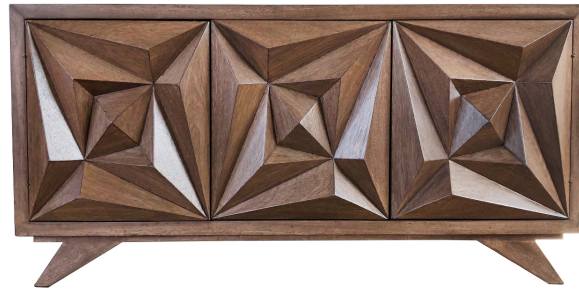

BUFFET PAYNE

Meticulously handcrafted, this buffet combines timeless elegance with contemporary flair. Its geometric design, featuring angled lines and sharp edges, adds a touch of modern sophistication to your space. The spacious storage compartments and classic silhouette make it a sophisticated addition to any dining or living area. Elevate your home with the Payne Buffet and experience the perfect fusion of style, practicality, and exceptional craftsmanship.

SKU: BU-051-2310 | **Categories:** [Buffets and Sideboards](#), [Dining](#), [NEW](#) | **Tags:** [Angled](#), [BUFFET](#), [CONTEMPORARY](#), [GEOMETRIC](#), [PERUVIAN FURNITURE](#), [SERVER](#), [Sharp Edges](#)

PRODUCT DESCRIPTION

Handcrafted in Peru.

Customization Available.

GALLERY IMAGES

ADDITIONAL INFORMATION

Dimensions	W 75 in x D 22 in x H 37.5 in
Material	Wood
Style/Function	Transitional