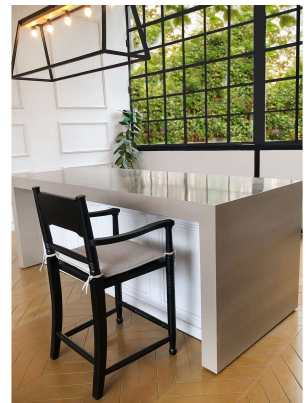

COUNTER STOOL HACIENDA

Introducing the Hacienda Counter Stool from Peninsula Home, a perfect blend of rustic charm and contemporary design. Handcrafted in exquisite detail, this counter stool is a testament to superior craftsmanship. Made with solid wood and featuring a sleek finish, it exudes durability and timeless appeal. The comfortable cushioned seat and supportive backrest ensure a cozy and enjoyable seating experience. Elevate your kitchen or bar area with the Hacienda Counter Stool and indulge in the perfect combination of style and comfort. Experience the finest in craftsmanship and create a welcoming space that reflects your unique taste and personality.

SKU: CS-002-2350 | **Categories:** [Bar and Counter Stools](#), [Dining](#), [NEW](#) |

PRODUCT DESCRIPTION

Handcrafted in Peru.

Customization available.

Also available in Bar Height: BS-002-2350

Seat Height: 23"

Arm Height: 27"

Seat Pad included.

GALLERY IMAGES

ADDITIONAL INFORMATION

Weight	22 lbs
Dimensions	W 24 in x D 22 in x H 40 in
Finish	Michelle
Style/Function	Spanish Hacienda