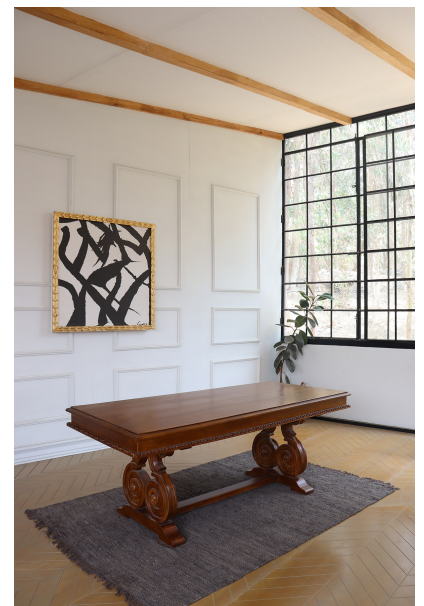

DESK VELAZQUEZ

A European inspired desk with classic elements of hand carved details throughout its base and top edges. It is paired with a smooth finish that displays multi-tones of matte gold undertones beneath its hand rubbed maple finish.

SKU: OD-002-1700 | **Categories:** [Desks](#), [Living](#) | **Tags:** [Desk](#), [Home Office](#)

PRODUCT DESCRIPTION

Handcrafted in Peru.

Customization available.

Made to order 8-10 Weeks.

GALLERY IMAGES

ADDITIONAL INFORMATION

Dimensions

W 80 in x D 36 in x H 31 in

Style/Function

Traditional