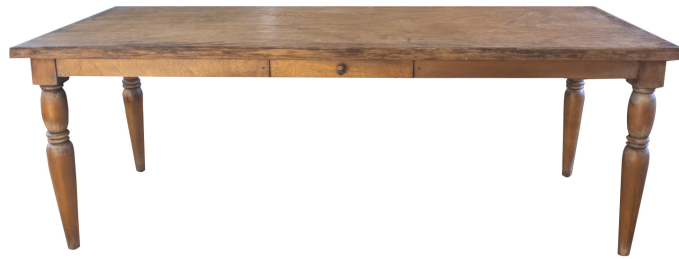

## DINING TABLE PILAR, 84"

Inspired by Italian Farmhouses, this dining table balances simplicity with rustic elegance. turned legs and 2" thick top boards made of reclaimed lumber combined with the perfect stain tone make this a must have for entertaining in style or everyday use at home.

**SKU:** DT-028-2020-7-922 | **Categories:** [Dining](#) | **Tags:** [Country](#), [farm](#), [Farmhouse](#), [Italian](#), [Pilar](#), [spanish](#), [Table](#)