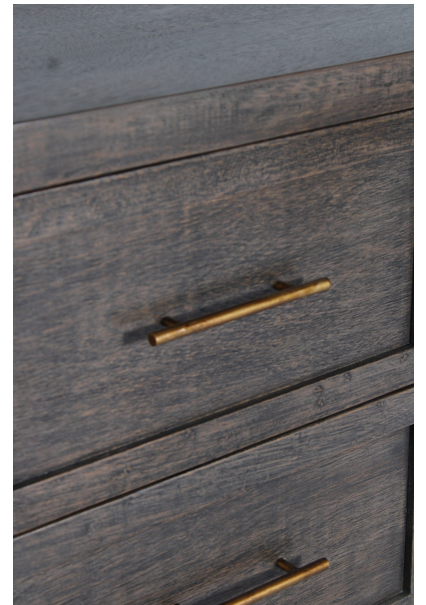

DRESSER HARRY

The Harry Dresser has Asian-farm house bones in a clean piece that provides 6 drawers for ample storage. its finish in an earthy warm grey tone, contrasts with the aged brass finish of the front handles and feet.

SKU: BD-051-2020 | **Categories:** [Bedroom](#), [Dressers](#), [In Stock](#), [NEW](#) |

PRODUCT DESCRIPTION

Handcrafted in Peru.

In stock - Quick ship

Customization available.

GALLERY IMAGES

ADDITIONAL INFORMATION

Dimensions

W 72 in x D 20 in x H 34 in

Style/Function

Casual, Coastal, Farmhouse, Transitional