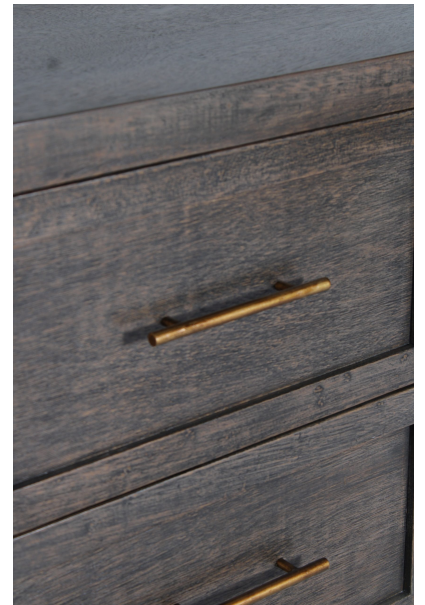

DRESSER HARRY

The Harry Dresser has Asian-farm house bones in a clean piece that provides 6 drawers for ample storage. its finish in an earthy warm grey tone, contrasts with the aged brass finish of the front handles and feet.

SKU: BD-051-2020 | **Categories:** [Bedroom](#), [Dressers](#), [In Stock](#), [NEW](#) |

PRODUCT DESCRIPTION

Handcrafted in Peru.

In stock - Quick ship

Customization available.

GALLERY IMAGES

ADDITIONAL INFORMATION

Dimensions

W 72 in x D 20 in x H 34 in

Style/Function

Casual, Coastal, Farmhouse, Transitional