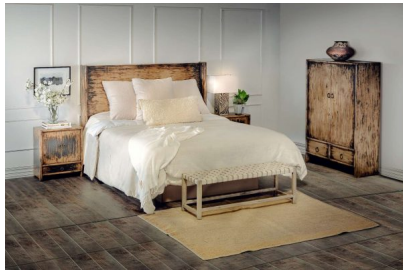

## BENCH MADEIRA, CREME

This transitional wooden frame bench is covered with woven vegetable tanned leather finished in a crème tone with a contrasting base. It is an ideal bench for the foot of the bed in your master or guest bedrooms.

## ADDITIONAL INFORMATION

**Dimensions**

W 54 in x D 16 in x H 17.5 in

**Style/Function**

Casual, Coastal, Farmhouse, Transitional

**Fabric / Leather**

Crème Leather