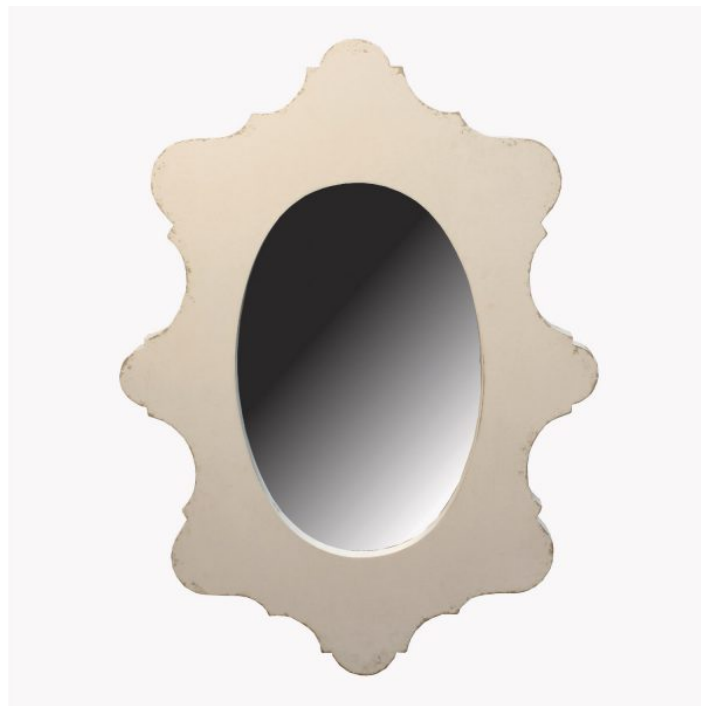

MIRROR ANTOINETTE, WHITE

SKU: AM-019-1600-WHI | **Categories:** [Uncategorized](#) |

ADDITIONAL INFORMATION

Dimensions

W 35 in x D 2 in x H 48 in

Style/Function

Traditional