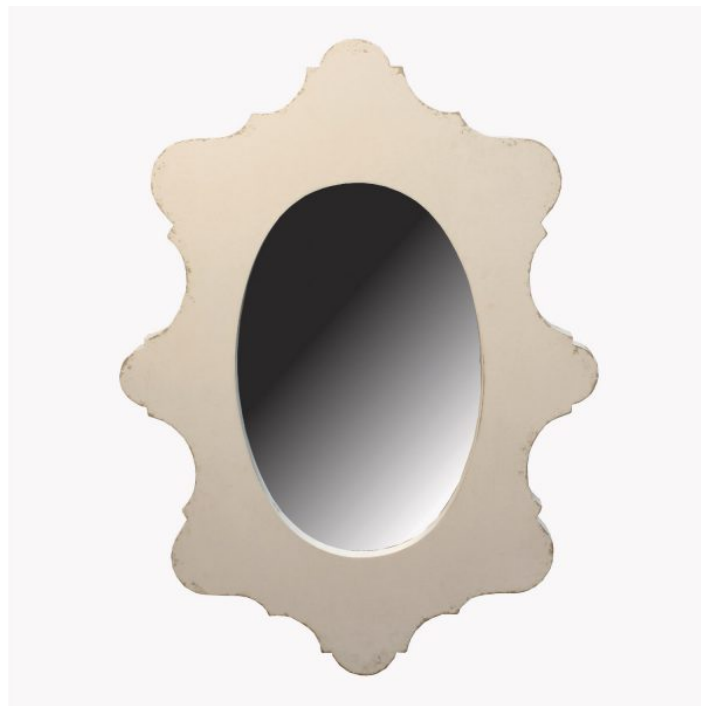

## MIRROR ANTOINETTE, WHITE

**SKU:** AM-019-1600-WHI | **Categories:** [Uncategorized](#) |

## ADDITIONAL INFORMATION

**Dimensions**

W 35 in x D 2 in x H 48 in

**Style/Function**

Traditional