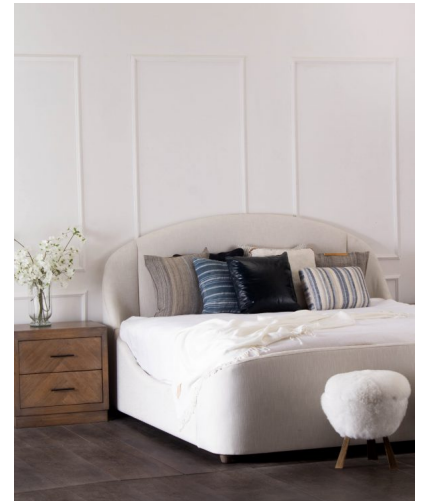

PRODUCT DESCRIPTION

Handcrafted in Peru.

Customization available.

GALLERY IMAGES