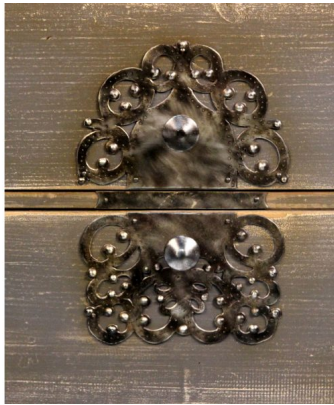

NIGHTSTAND NAPOLEON

The Napoleon nightstand combines Swedish lines with Mediterranean accents. this 2-drawer piece has a dramatic metal carved through plate that is the center of attention to this otherwise simple piece.

SKU: XT-010-6850 | **Categories:** [Bedroom](#), [In Stock](#), [Nightstands](#) |

PRODUCT DESCRIPTION

Handcrafted in Peru.

Customization available.

Made to Order 8-10 Weeks.

GALLERY IMAGES

ADDITIONAL INFORMATION

Dimensions

W 29 in x D 19 in x H 30 in

Style/Function

Traditional