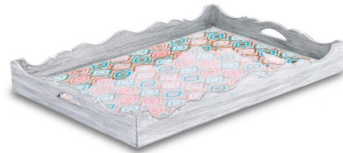

PRODUCT DESCRIPTION

With generous proportions, this large sized nested pair of serving trays is an excellent option to host your guests, serve your favorite breakfast in bed or place decorative items on top. With gracious lines around its border and a hand reversed painted mirror detail at the core of its design, this very attractive tray is easy to store and easy to clean.

GALLERY IMAGES