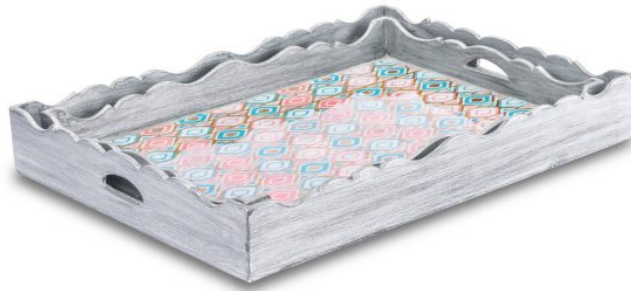

## TRAY TARLOW NESTED, MIRROR PAINTED F

With generous proportions, this oversized serving tray is an excellent option to host your guests, serve your favorite breakfast in bed or place decorative items on top. With gracious lines around its border and a hand reversed painted mirror detail at the core of its design, this very attractive tray is easy to store and easy to clean.

**SKU:** AA-051-1814-B | **Categories:** [Accessories](#), [Living](#) |

## PRODUCT DESCRIPTION

With generous proportions, this large sized nested pair of serving trays is an excellent option to host your guests, serve your favorite breakfast in bed or place decorative items on top. With gracious lines around its border and a hand reversed painted mirror detail at the core of its design, this very attractive tray is easy to store and easy to clean.