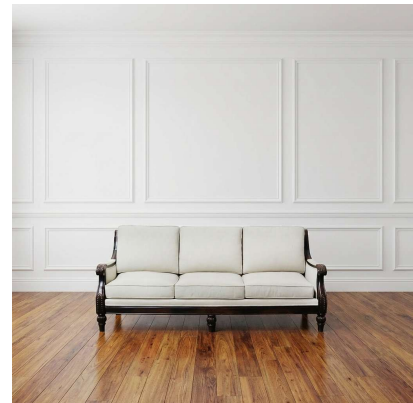

SOFA PENELOPE, BLACK LACROZE.

The Penelope Sofa has an exposed wooden frame with hand carved details, and a multi-layer black finished that replicates years of wear and tear to make it more realistic and truer to its design.

Made by hand by our very talented artisans, this one-of-a-kind classic and traditional sofa is assembled and finished with high quality components. Upholstered in high end designer textile in an off-white tone that juxtaposes with the dark frame, the seat cushions are enveloped with a blend of feather, down and micro denier fibers to ensure the most comfortable seat while providing durability and integrity through years to come.

SKU: US-002-1605-LAC | **Categories:** [Living](#), [Sofas and Sectionals](#) | **Tags:** [Carved Sofa](#), [French](#), [Penelope](#), [Petite Sofa](#)

PRODUCT DESCRIPTION

Handcrafted in Peru.

Bench upholstered in California.

Customization available.

Made to order 10-14 Weeks.

Finish shown: Black Lacroze

Fabric shown: Bae porcelain (grade one, Performance)

GALLERY IMAGES

ADDITIONAL INFORMATION

Dimensions	W 90 in x D 34 in x H 36 in
Fabric / Leather	Bae Porcelain
Finish	black solana
Style/Function	Traditional